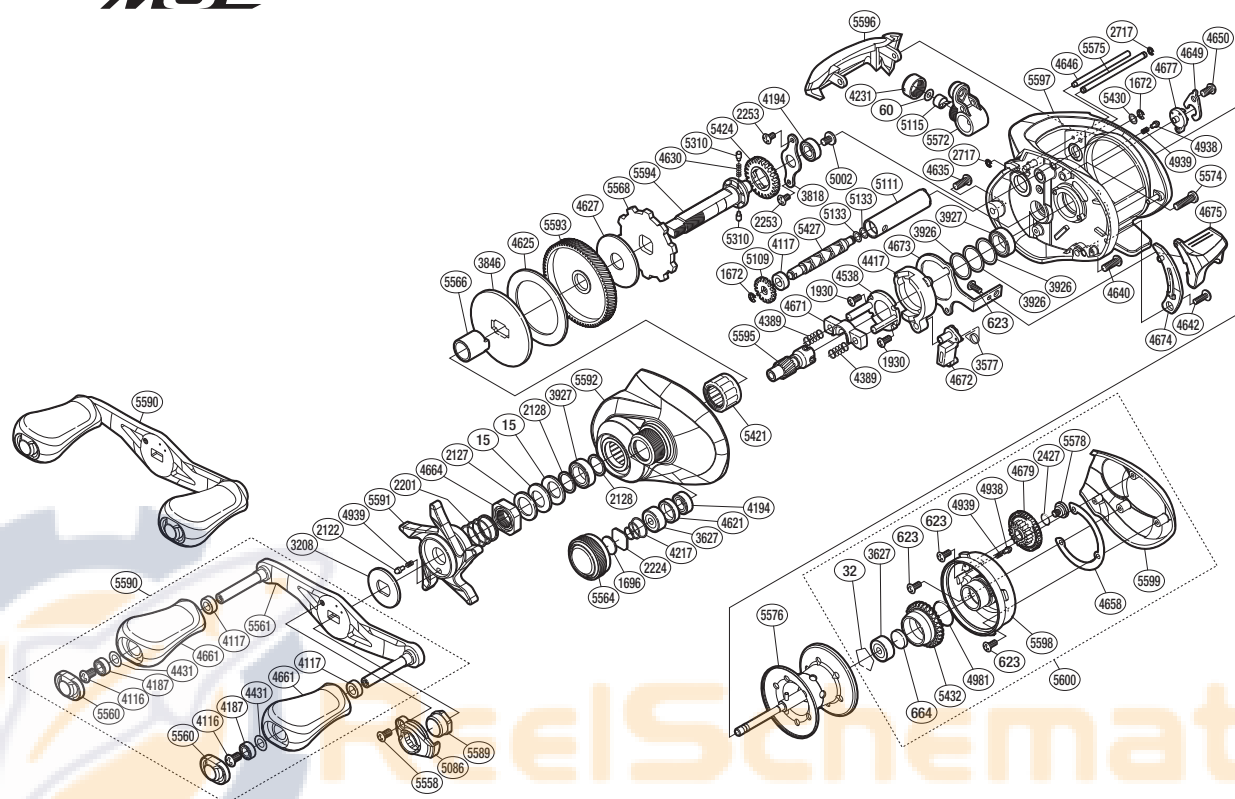

SHIMANO

CHRONARCH
MGL

SA-RB

CH MGL-151

Please note that the number of adjusting washers may not be the same as shown in the exploded views.
(51RH29B151X) (Adjustment will vary with each individual product.)

Part No.	Description	Part No.	Description	Part No.	Description
BNT0015	Drag Spring Washer	BNT4431	Washer	BNT5310	Idle Gear Pin
BNT0032	Bearing Retainer	BNT4538	Clutch Cam Retainer	BNT5421	Roller Clutch Bearing
BNT0060	Spacer	BNT4621	Bearing Spacer	BNT5424	Idle Gear
BNT0623	Screw	BNT4625	Drag Washer	BNT5427	Worm Shaft
BNT0664	Spacer B	BNT4627	Drag Washer	BNT5430	Washer
BNT1672	E Lock	BNT4630	Idle Gear Spring	BNT5432	Brake Pipe Gear
BNT1696	Cast Control Spacer	BNT4635	Screw	BNT5558	Screw
BNT1930	Screw	BNT4640	Screw	BNT5560	Handle Knob Seal
BNT2122	Click Pin	BNT4642	Screw	BNT5561	Handle Shank Assembly
BNT2127	Star Drag Spacer	BNT4646	Clutch Bar	BNT5564	Cast Control Cap
BNT2128	Bearing Washer	BNT4649	Cam Lever Retainer	BNT5566	Roller Clutch Inner Tube
BNT2201	Star Drag Spring	BNT4650	Screw	BNT5568	Anti-Reverse Ratchet
BNT2224	Spool Tension Spacer	BNT4658	Washer	BNT5572	Line Guide
BNT2253	Screw	BNT4661	Handle Knob	BNT5574	Screw
BNT2427	O Ring	BNT4664	Star Drag Nut	BNT5575	Line Guard
BNT2717	E Lock	BNT4671	Yoke	BNT5576	Spool Assembly
BNT3208	Star Drag Click Plate	BNT4672	Clutch Pawl	BNT5578	Screw
BNT3577	Clutch Pawl Spring	BNT4673	Clutch Plate	BNT5589	Handle Nut
BNT3627	Ball Bearing	BNT4674	Clutch Bar Guide	BNT5590	Handle Assembly
BNT3818	Drive Shaft Retainer	BNT4675	Quick-Fire li Clutch Bar	BNT5591	Star Drag
BNT3846	Key Washer	BNT4677	Side Plate Cam Lever	BNT5592	Left Side Plate
BNT3926	Washer	BNT4679	Br Dial	BNT5593	Drive Gear
BNT3927	Ball Bearing	BNT4938	Click Pin	BNT5594	Drive Shaft
BNT4116	Screw	BNT4939	Click Spring	BNT5595	Pinion Gear
BNT4117	Bushing	BNT4981	O Ring	BNT5596	Level Wind Protector
BNT4187	Ball Bearing	BNT5002	Screw	BNT5597	Frame
BNT4194	Ball Bearing	BNT5086	Handle Retainer	BNT5598	Brake Case
BNT4217	Spool Tension Spring	BNT5109	Idle Gear	BNT5599	Right Side Plate
BNT4231	Pawl Cap	BNT5111	Level Wind Guard	BNT5600	Right Side Plate Assembly
BNT4389	Yoke Spring	BNT5115	Line Guide Pawl		
BNT4417	Clutch Cam	BNT5133	Washer	BNT4692	B-100 Oil (accessory)